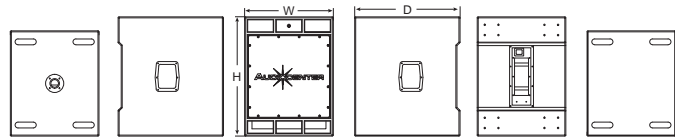

# SA3118

Dimension(WxHxD): 520x700x618mm

## PRODUCT PROFILE

3 low-pass filters (80Hz, 100Hz, 120Hz) in SA3118 are available to choose according to different venues and music styles. There is also phase switch. All connectors and function buttons are on the back panel.

SA3118 subwoofer is with 1-way XLR for input and output. Signals can be sent to different speakers for sound distribution.

## SPECIFICATION

<b>Type</b>	Active DSP-controlled Compact Subwoofer
<b>Frequency Response(-10dB)</b>	35Hz-150Hz
<b>Maximum Calculated SPL/1M(Continuous/Peak)</b>	128dB/134dB
<b>LF Driver</b>	Customized 1x18" driver, 4.0" voice coil
<b>DSP</b>	
<b>Processor</b>	48kHz signal sampling frequency
<b>Presets</b>	80Hz, 100Hz, 120Hz
<b>AMPLIFIER</b>	
<b>Amplifier Circuitry</b>	Class D
<b>Power (RMS standards)</b>	1000W
<b>Peak Power</b>	2000W
<b>Frequency Response (1W 8Ω 2ch)</b>	20Hz-20kHz(±0.5dB)
<b>Intermodulation Distortion</b>	<0.05%
<b>Total Harmonic Distortion</b>	<0.05%
<b>Cooling System</b>	Cooling with fans, air convection
<b>Protection</b>	DC protection, short circuit protection, overheat protection, input overload protection, output overload protection, soft startup protection, overvoltage protection, undervoltage protection
<b>Signal Input</b>	Female XLR
<b>Signal Output</b>	Male XLR
<b>Power Input</b>	IEC power connector
<b>AC Power Operating Range</b>	100-130V~/220-240V~(±10%,50/60Hz)
<b>Power consumption (1/8 output power)</b>	120W
<b>CABINET</b>	
<b>Cabinet Material</b>	CNC machined plywood
<b>Cabinet Color</b>	Black is the default color. Contact Audiocenter for customization
<b>Grille</b>	Iron mesh
<b>Handles</b>	2 side
<b>Pole Mount</b>	M20 base Φ35mm
<b>Speaker Dimension (WxHxD)</b>	520x700x618mm
<b>Carton Dimension (WxHxD)</b>	606x825x704mm
<b>Net Weight</b>	43.0kg
<b>Shipping Weight</b>	48.0kg